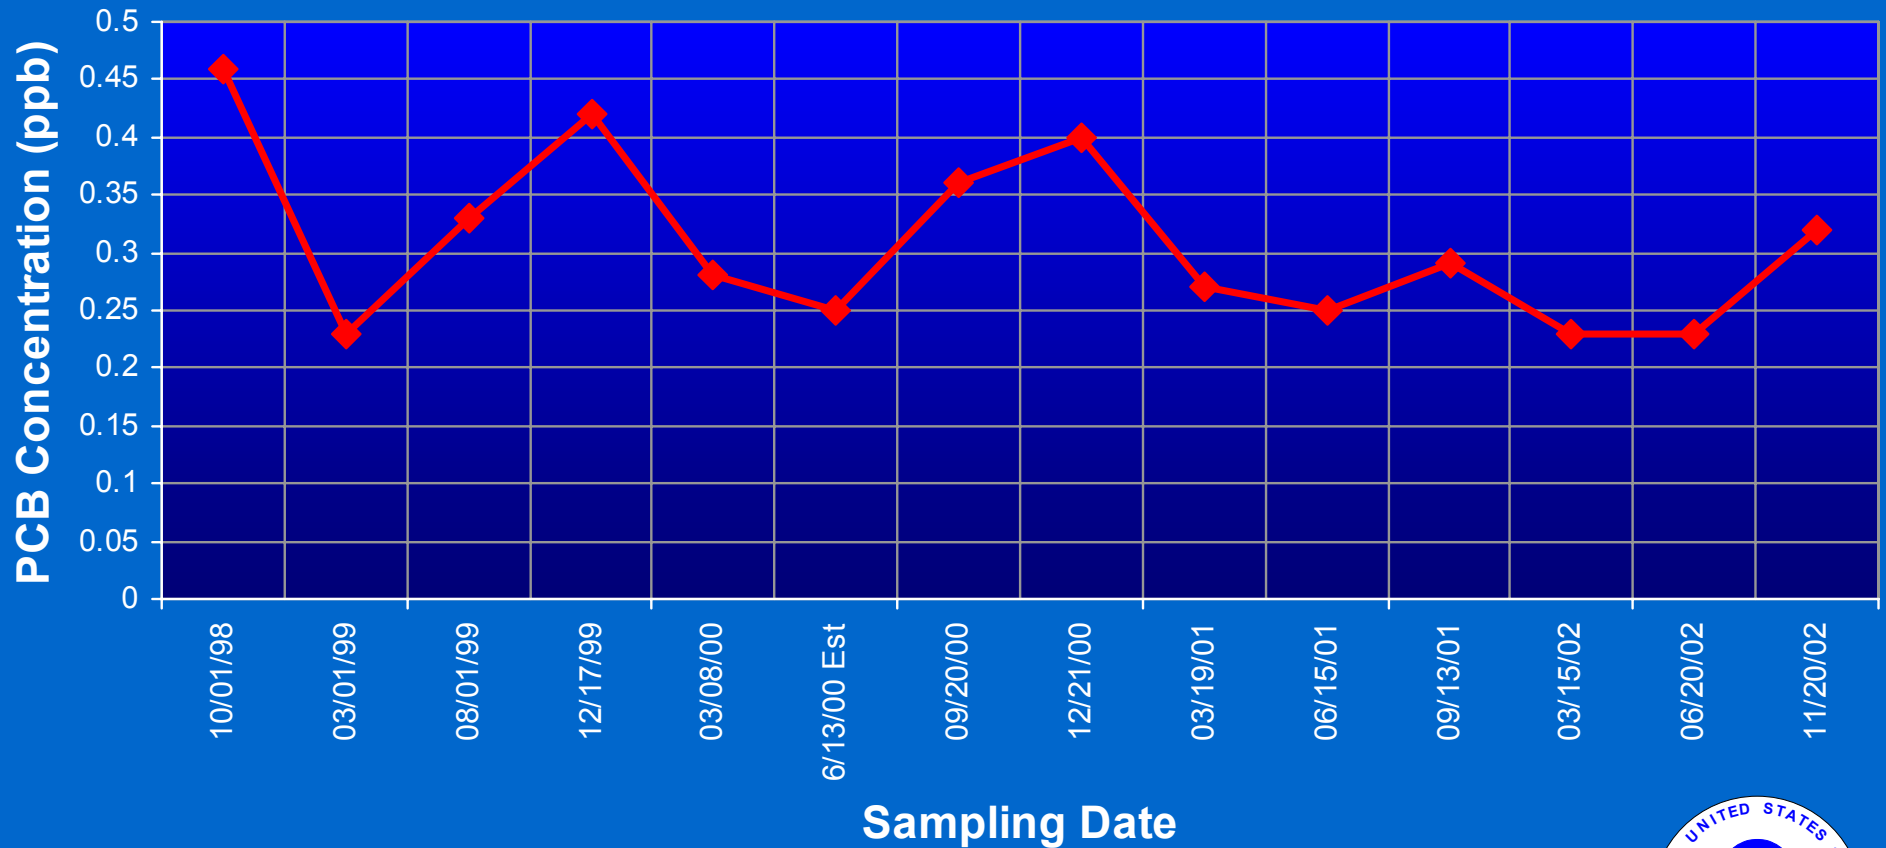

# Abandoned Lagoon Spring Winston Thomas Wastewater Treatment Plant

# Monitoring Well MW-3S Winston Thomas Wastewater Treatment Plant

# Monitoring Well MW-3I Winston Thomas Wastewater Treatment Plant