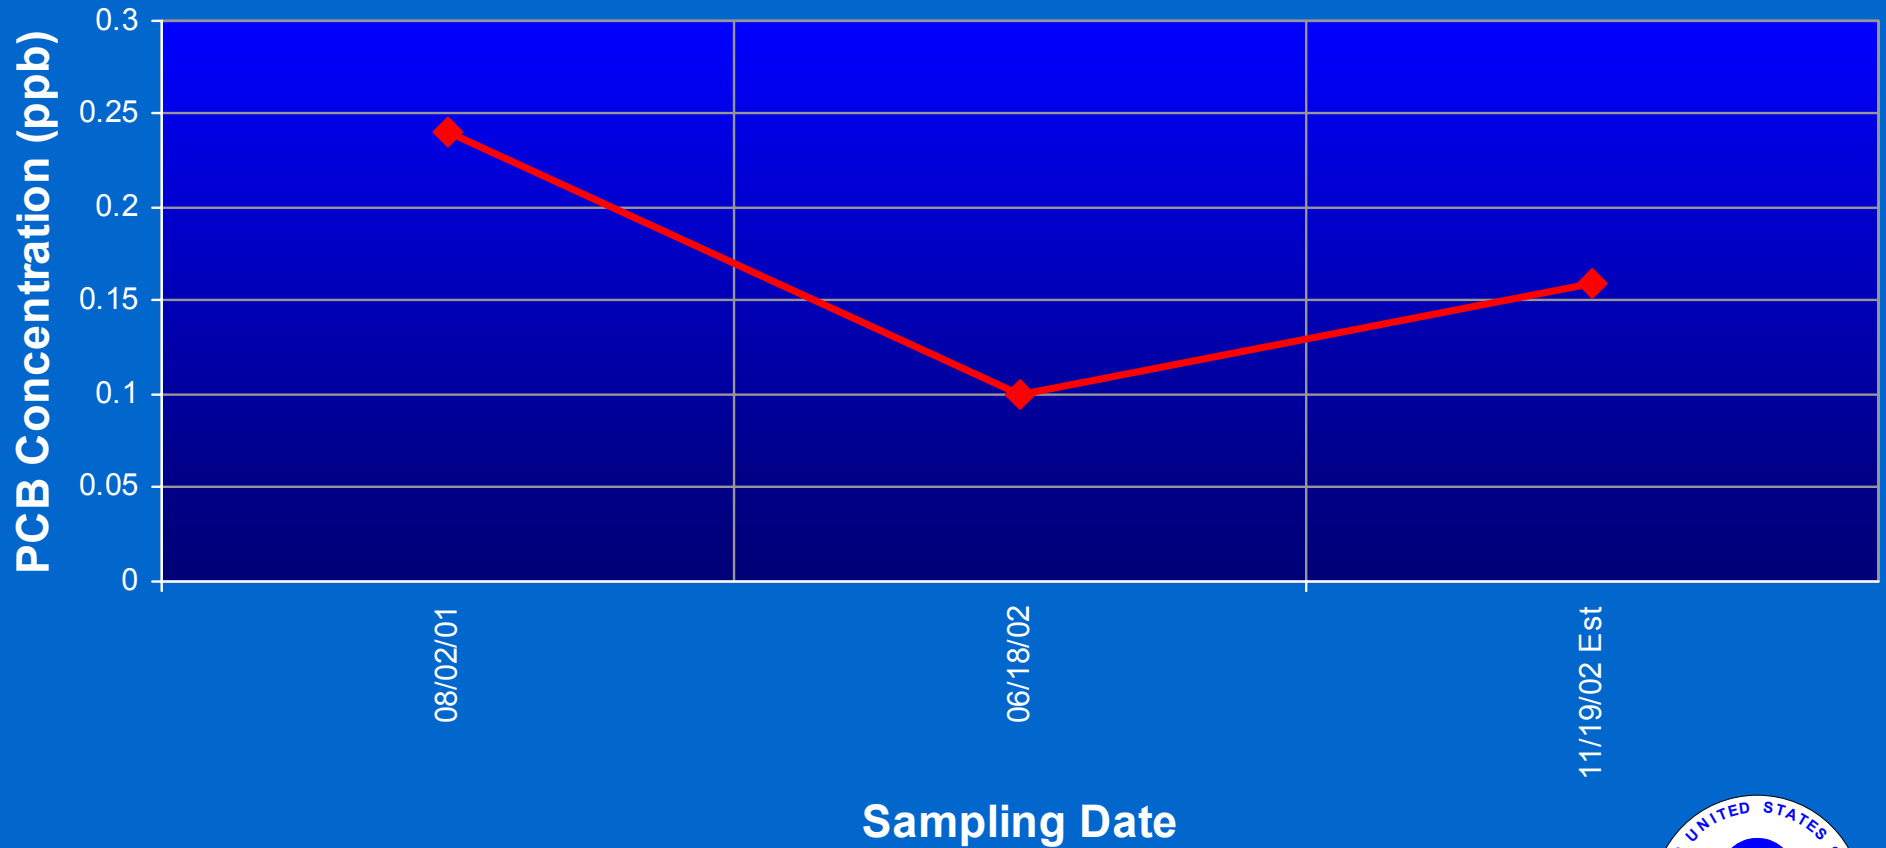

# Abandoned Lagoon Spring Winston Thomas Wastewater Treatment Plant

# Monitoring Well MW-3S Winston Thomas Wastewater Treatment Plant