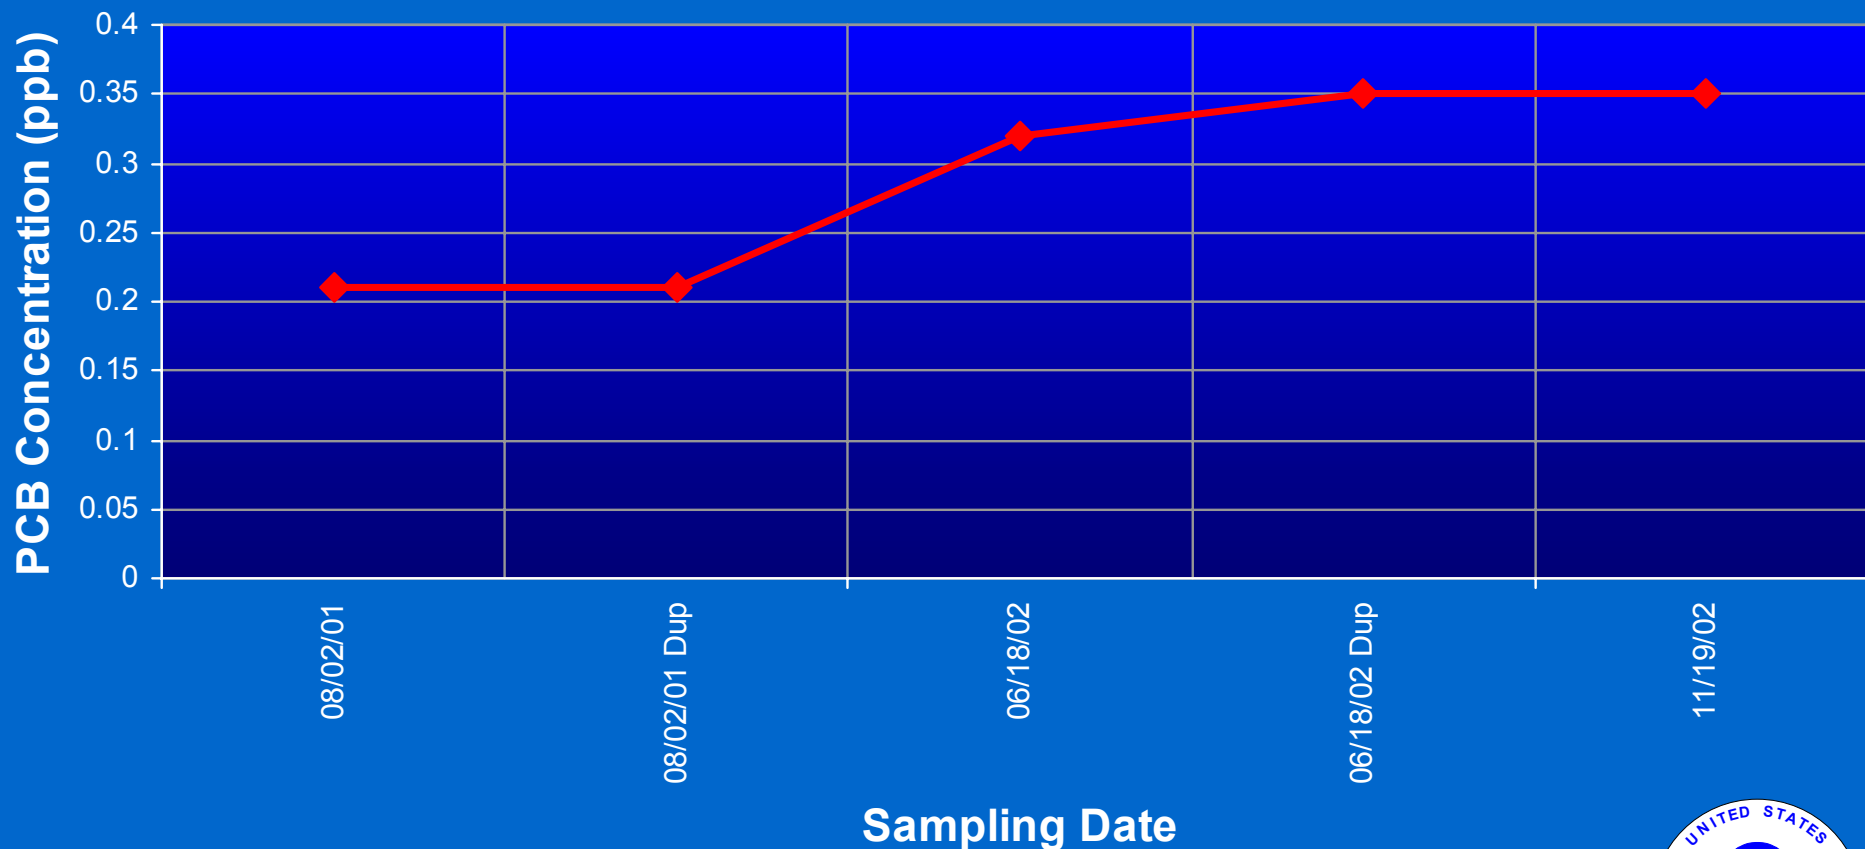

# Abandoned Lagoon Spring Winston Thomas Wastewater Treatment Plant

# Monitoring Well MW-3S Winston Thomas Wastewater Treatment Plant

# Monitoring Well MW-3I Winston Thomas Wastewater Treatment Plant